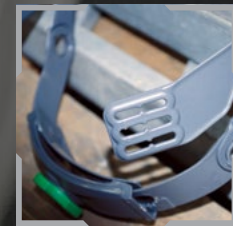

Head suspension system can be adjusted for height and distance from the visor to support all head sizes and shapes. ■

Large viewing window for exceptional downward and peripheral vision. ■

Optically clear peel-off and cassette lenses available.